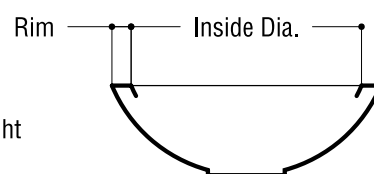

Freestanding Planters

Lido Bowls

Illustration not to scale

Model No.	Outside Dia.	Inside Dia.	Height	Rim	Weight
LB3014	30"	24"	14"	3"	14
LB3614	36"	32"	14"	2"	20
LB4214	42"	36"	14"	3"	31
LB4814	48"	42"	14"	3"	40
LB7222	72"	62"	22"	5"	79
LB9630	96"	87"	30"	4-½"	151