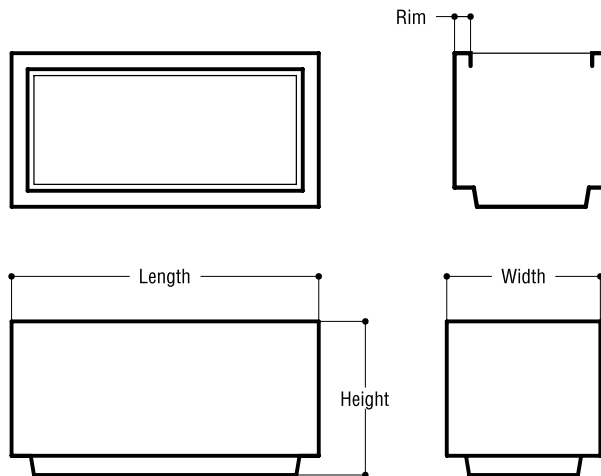

Freestanding Planters

Rectangles- Standard

Illustration not to scale

*The fabrication method used in the production of these planters enables us to easily reduce the height of the planter. A reduction in height at the time of order may not require an upcharge. Please contact us for details.

Old Town Fiberglass, Inc.

456 South Montgomery Way
Orange, CA 92868-4015

Tel: 714.633.3732

Fax: 714.633.3917

E-mail: Info@OldTownFiberglass.com

On-line: OldTownFiberglass.com

Model No.	Length	Width	Height	Rim	Weight
RL361222	36"	12"	22" *	2-½"	15
RL361522	36"	15"	22" *	2-½"	21
RL362418	36"	24"	18" *	2-½"	25
RL362424	36"	24"	24" *	2-½"	35
RL362430	36"	24"	30" *	2-½"	47
RL481224	48"	12"	24" *	2-½"	35
RL481524	48"	15"	24" *	2-½"	40
RL481818	48"	18"	18" *	2-½"	36
RL481824	48"	18"	24" *	3-½"	40
RL482424	48"	24"	24" *	2-½"	36
RL602424	60"	24"	24" *	2-½"	60
RL601524	60"	15"	24" *	1-½"	50
RL721418	72"	14"	18" *	2"	50
RL721530	72"	15"	30" *	2"	75
RL721816	72"	18"	16" *	3"	70
RL722424	72"	24"	24" *	2"	74
RL723030	72"	30"	30" *	3"	99
RL723624	72"	36"	24" *	3"	90
RL723636	72"	36"	36" *	3"	117
RL961814	96"	18"	14" *	3"	67
RL962424	96"	24"	24" *	2-½"	95
RL962430	96"	24"	30" *	2-½"	125
RL1221816	122"	18"	16" *	3"	78