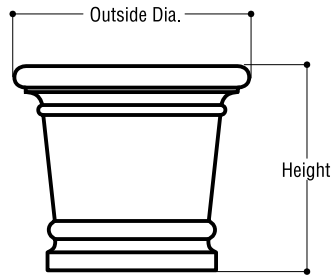

Freestanding Planters

Sanford

Illustration not to scale

Model No.	Outside Dia.	Inside Dia.	Height	Rim	Base Dia.	Weight
SF3030	30"	22"	30"	4"	23-1/2"	38

Note:

Please contact us if you don't see the shape or size of planter you need—we welcome custom orders. For planter irrigation and custom internal modifications see page 37. All orders are subject to the Terms and Conditions outlined in this Price List. Specifications are available on our web site.