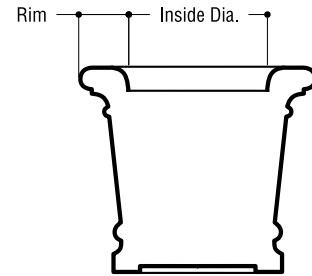

Freestanding Planters

Sanford

Illustration not to scale

Model No.	Outside Dia.	Inside Dia.	Height	Rim	Base Dia.	Weight
SF3030	30"	22"	30"	4"	23-1/2"	38

Note:

Please contact us if you don't see the shape or size of planter you need—we welcome custom orders. For planter irrigation and custom internal modifications see page 37. All orders are subject to the Terms and Conditions outlined in this Price List. Specifications are available on our web site.