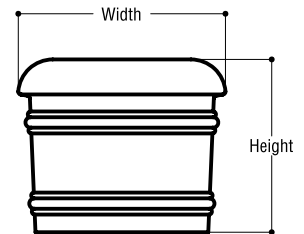

Freestanding Planters

Mediterranean-Squares/Rectangles

Illustration not to scale

Note:

Please contact us if you don't see the shape or size of planter you need—we welcome custom orders. Planter irrigation and custom internal modifications available. A graffiti-resistant coating is available with upcharge. All orders are subject to the Terms and Conditions outlined in this Price List. Specifications are available on our web site.

Old Town Fiberglass, Inc.

456 South Montgomery Way
Orange, CA 92868-4015

Tel: 714.633.3732

Fax: 714.633.3917

E-mail: Info@OldTownFiberglass.com

On-line: OldTownFiberglass.com

Squares

Model No.	Length	Width	Height	Rim	Weight
MT242427	24"	24"	27"	5"	49
MT242436	24"	24"	36"	5"	60
MT363627	36"	36"	27"	5"	78
MT484832	48"	48"	32"	5"	122
MT727236	72"	72"	36"	5"	216
MT727242	72"	72"	42"	5"	239

Rectangles

Model No.	Length	Width	Height	Rim	Weight
MT482121	48"	21"	21"	5"	61
MT602121	60"	21"	21"	5"	73
MT722121	72"	21"	21"	5"	84
MT723232	72"	32"	32"	5"	130
MT843232	84"	32"	32"	5"	146
MT1203232	120"	32"	32"	5"	195

Trash Receptacle

Model No.	Diameter	Height	Weight
MT2736	27"	36"	54