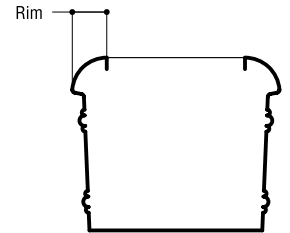

Freestanding Planters

Mediterranean-Squares/Rectangles

Illustration not to scale

Note:

Please contact us if you don't see the shape or size of planter you need—we welcome custom orders. Planter irrigation and custom internal modifications available. A graffiti-resistant coating is available with upcharge. All orders are subject to the Terms and Conditions outlined in this Price List. Specifications are available on our web site.

Old Town Fiberglass, Inc.

456 South Montgomery Way
Orange, CA 92868-4015

Tel: 714.633.3732

Fax: 714.633.3917

E-mail: Info@OldTownFiberglass.com

On-line: OldTownFiberglass.com

Squares

Model No.	Length	Width	Height	Rim	Weight
MT242427	24"	24"	27"	5"	49
MT242436	24"	24"	36"	5"	60
MT363627	36"	36"	27"	5"	78
MT484832	48"	48"	32"	5"	122
MT727236	72"	72"	36"	5"	216
MT727242	72"	72"	42"	5"	239

Rectangles

Model No.	Length	Width	Height	Rim	Weight
MT482121	48"	21"	21"	5"	61
MT602121	60"	21"	21"	5"	73
MT722121	72"	21"	21"	5"	84
MT723232	72"	32"	32"	5"	130
MT843232	84"	32"	32"	5"	146
MT1203232	120"	32"	32"	5"	195

Trash Receptacle

Model No.	Diameter	Height	Weight
MT2736	27"	36"	54