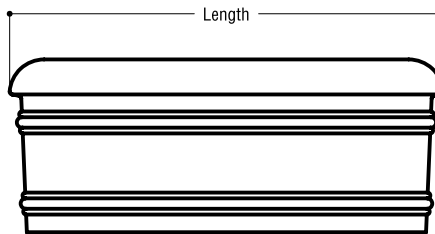

Freestanding Planters

Mediterranean-Squares/Rectangles

Illustration not to scale

Note:

Please contact us if you don't see the shape or size of planter you need—we welcome custom orders. Planter irrigation and custom internal modifications available. A graffiti-resistant coating is available with upcharge. All orders are subject to the Terms and Conditions outlined in this Price List. Specifications are available on our web site.

Old Town Fiberglass, Inc.

456 South Montgomery Way
Orange, CA 92868-4015

Tel: 714.633.3732

Fax: 714.633.3917

E-mail: Info@OldTownFiberglass.com

On-line: OldTownFiberglass.com

Squares

Model No.	Length	Width	Height	Rim	Weight
MT242427	24"	24"	27"	5"	49
MT242436	24"	24"	36"	5"	60
MT363627	36"	36"	27"	5"	78
MT484832	48"	48"	32"	5"	122
MT727236	72"	72"	36"	5"	216
MT727242	72"	72"	42"	5"	239

Rectangles

Model No.	Length	Width	Height	Rim	Weight
MT482121	48"	21"	21"	5"	61
MT602121	60"	21"	21"	5"	73
MT722121	72"	21"	21"	5"	84
MT723232	72"	32"	32"	5"	130
MT843232	84"	32"	32"	5"	146
MT1203232	120"	32"	32"	5"	195

Trash Receptacle

Model No.	Diameter	Height	Weight
MT2736	27"	36"	54