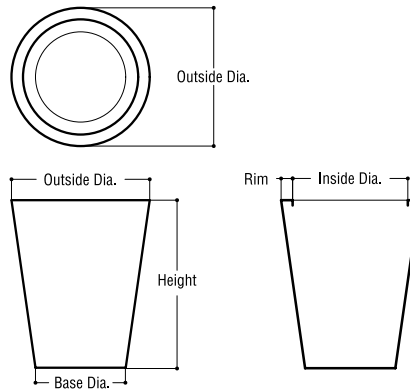

Freestanding Planters

Ponto

Illustration not to scale

Note:

Please contact us if you don't see the shape or size of planter you need—we welcome custom orders. Planter irrigation and custom internal modifications available. A graffiti-resistant coating is available with upcharge. All orders are subject to the Terms and Conditions outlined in this Price List. Specifications are available on our web site.

Old Town Fiberglass, Inc.

456 South Montgomery Way
Orange, CA 92868-4015

Tel: 714.633.3732

Fax: 714.633.3917

E-mail: Info@OldTownFiberglass.com

On-line: OldTownFiberglass.com

Model No.	Outside Dia.	Inside Dia.	Base Dia.	Height	Rim	Weight
PCL0911	9"	6-1/2"	6"	11"	1"	4
PCL1218	12"	10"	7"	18"	1"	9
PCL2432	24"	20"	14"	32"	2"	30
PCL3026	30"	24"	23"	26"	3"	34
PCL3036	30"	24"	20"	36"	3"	43
PCL3632	36"	30"	23-1/2"	31-1/2"	3"	47
PCL3939	39"	29"	27"	39"	5"	64
PCL3942F	39"	29"	26"	42"	5"	67
PCL4848	48"	39"	34"	48"	4-1/2"	95
PCL6060	60"	49"	42"	60"	5-1/2"	147
PCL9639	96"	84"	66"	39"	6"	190

Trash Receptacle

Model No.	Outside Dia.	Inside Dia.	Base Dia.	Height	Rim	Weight
PCL2432TR	24"	20"	14"	32"	2"	35