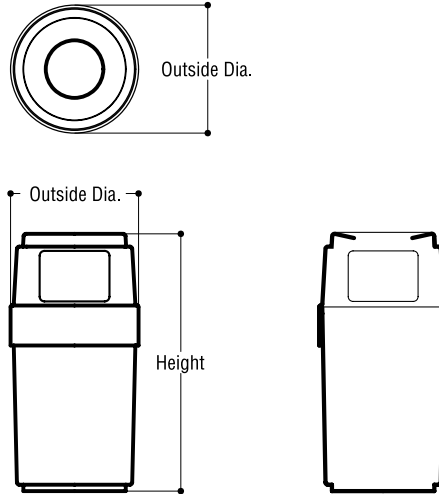

**Accessories**

**Combination Trash/Ash Urn**

Illustration not to scale

Model No.	Diameter	Height	Weight
CM2040	20"	40-1/2"	31

Includes stainless steel ash tray insert in top  
Also available with closed top  
Trash bag size: 32 Gal.