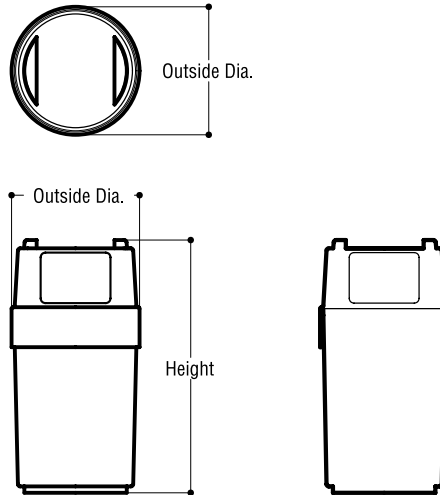

Accessories

Food Tray/Trash

Illustration not to scale

Model No.	Diameter	Height	Weight
FT2040	20"	40"	31

Trash bag size: 32 Gal.

Tray size: 16" x 12"

Note:

Please contact us if you don't see the shape or size you need—we welcome custom orders.