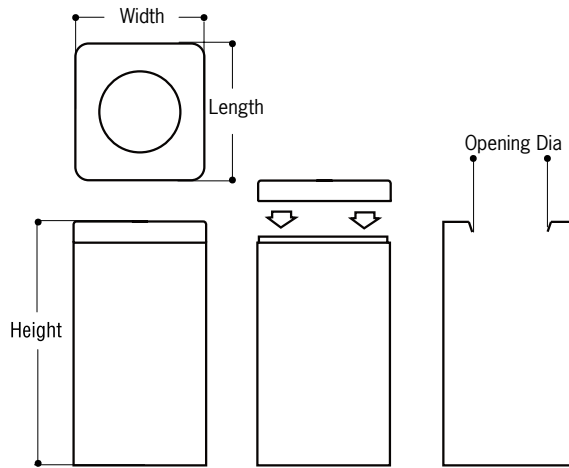

Accessories

Square Trash

Illustration not to scale

Model No.	Length	Width	Height	Opening Dia	Weight
ST2036	20"	20"	36"	12"	45

Note:

Please contact us if you don't see the shape or size you need—we welcome custom orders.