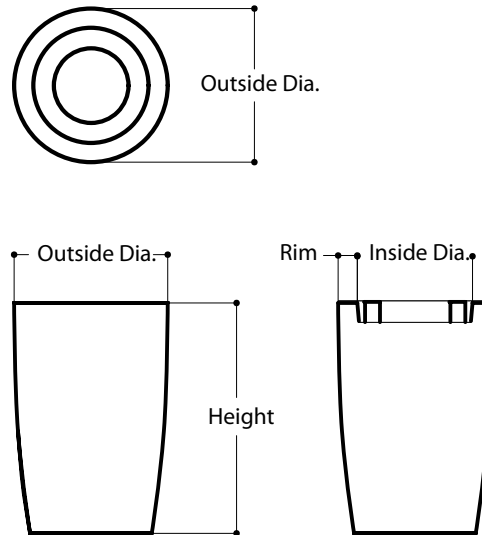

Accessories

Caladesi Trash Receptacle

Illustration not to scale

Trash Receptacle

Model No.	Outside Dia.	Inside Dia.	Base Dia.	Height	Rim	Weight
CCL2436TR	24"	10"	19"	36"	3"	39

Planter

Model No.	Outside Dia.	Inside Dia.	Base Dia.	Height	Rim	Weight
CCL2436	24"	18"	19"	36"	3"	35