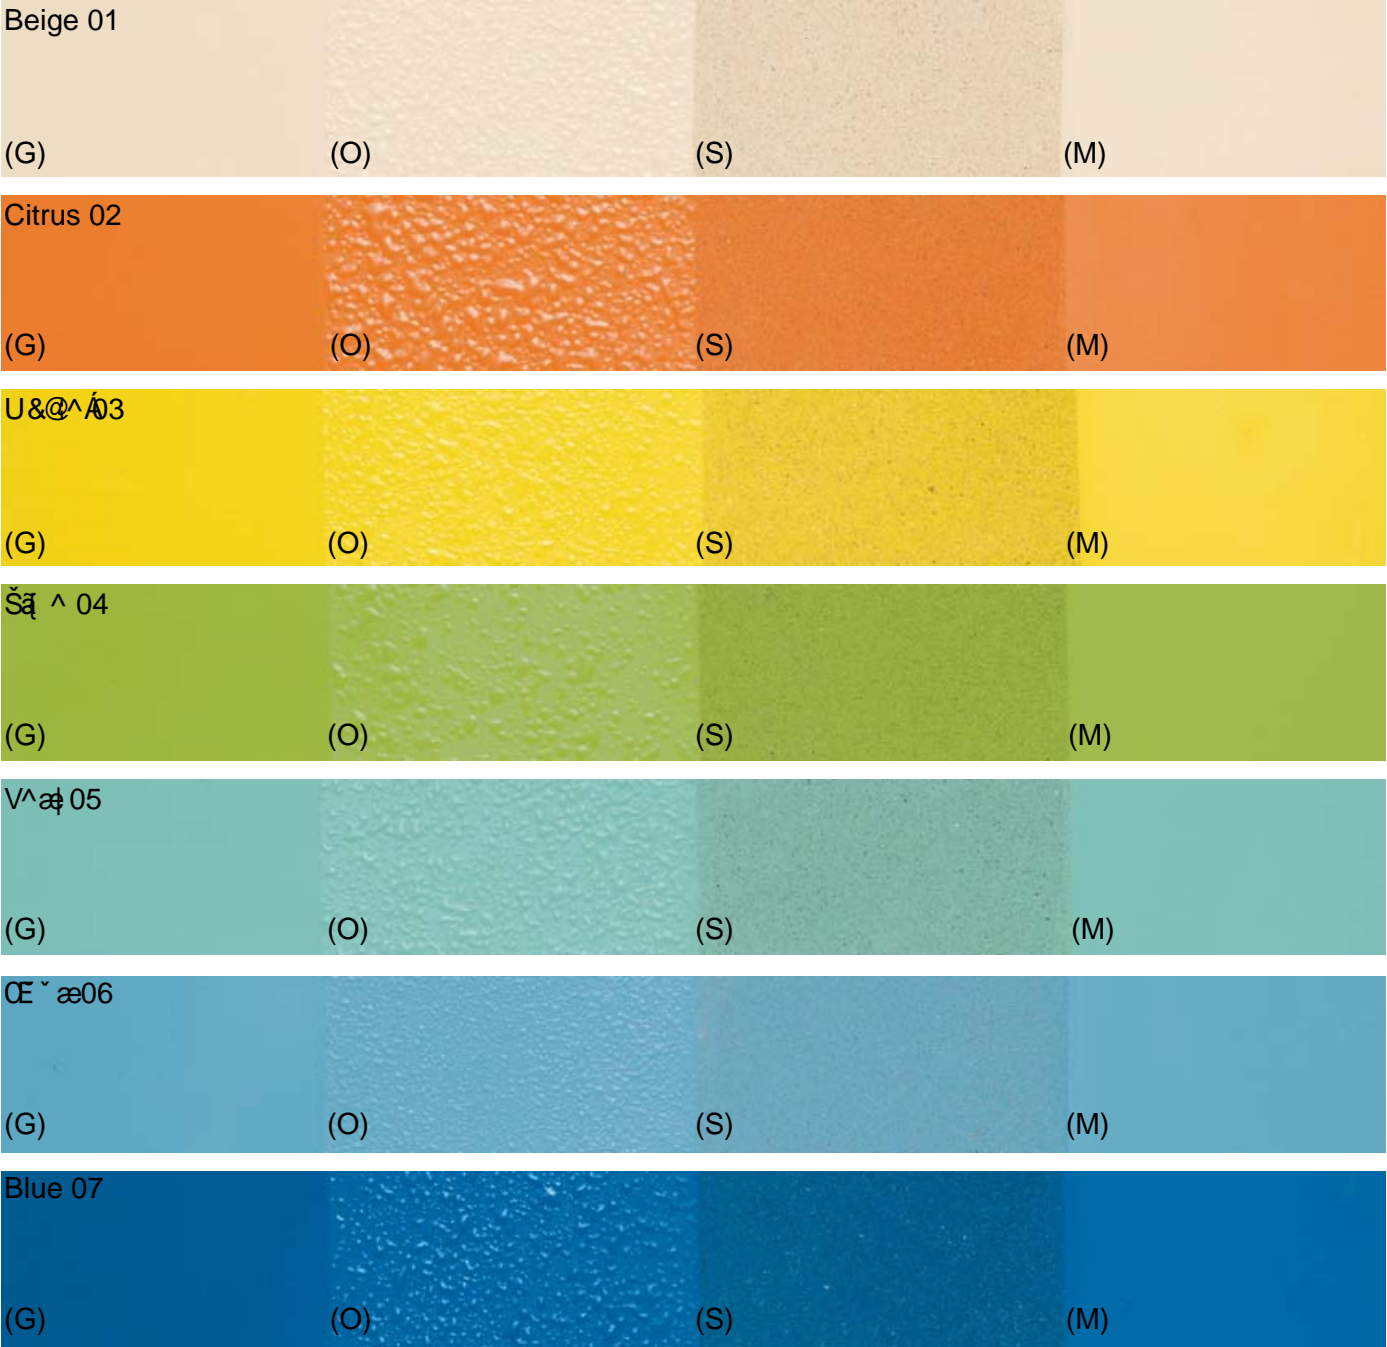

Color Chart

The 21 standard colors are shown below in Gloss (G), Orange Peel (O), Sand (S), and Matte (M) finishes. To specify finish add the suffix G, M, S, or O to the color name and code number.

Color Chart

Color Disclaimer: Colors and finishes are presented as accurately as this reproduction process allows and may not be accurate. If color and finish are critical, order a color/finish sample before placing your order.

Color Chart

Color Disclaimer: Colors and finishes are presented as accurately as this reproduction process allows and may not be accurate. If color and finish are critical, order a color/finish sample before placing your order.